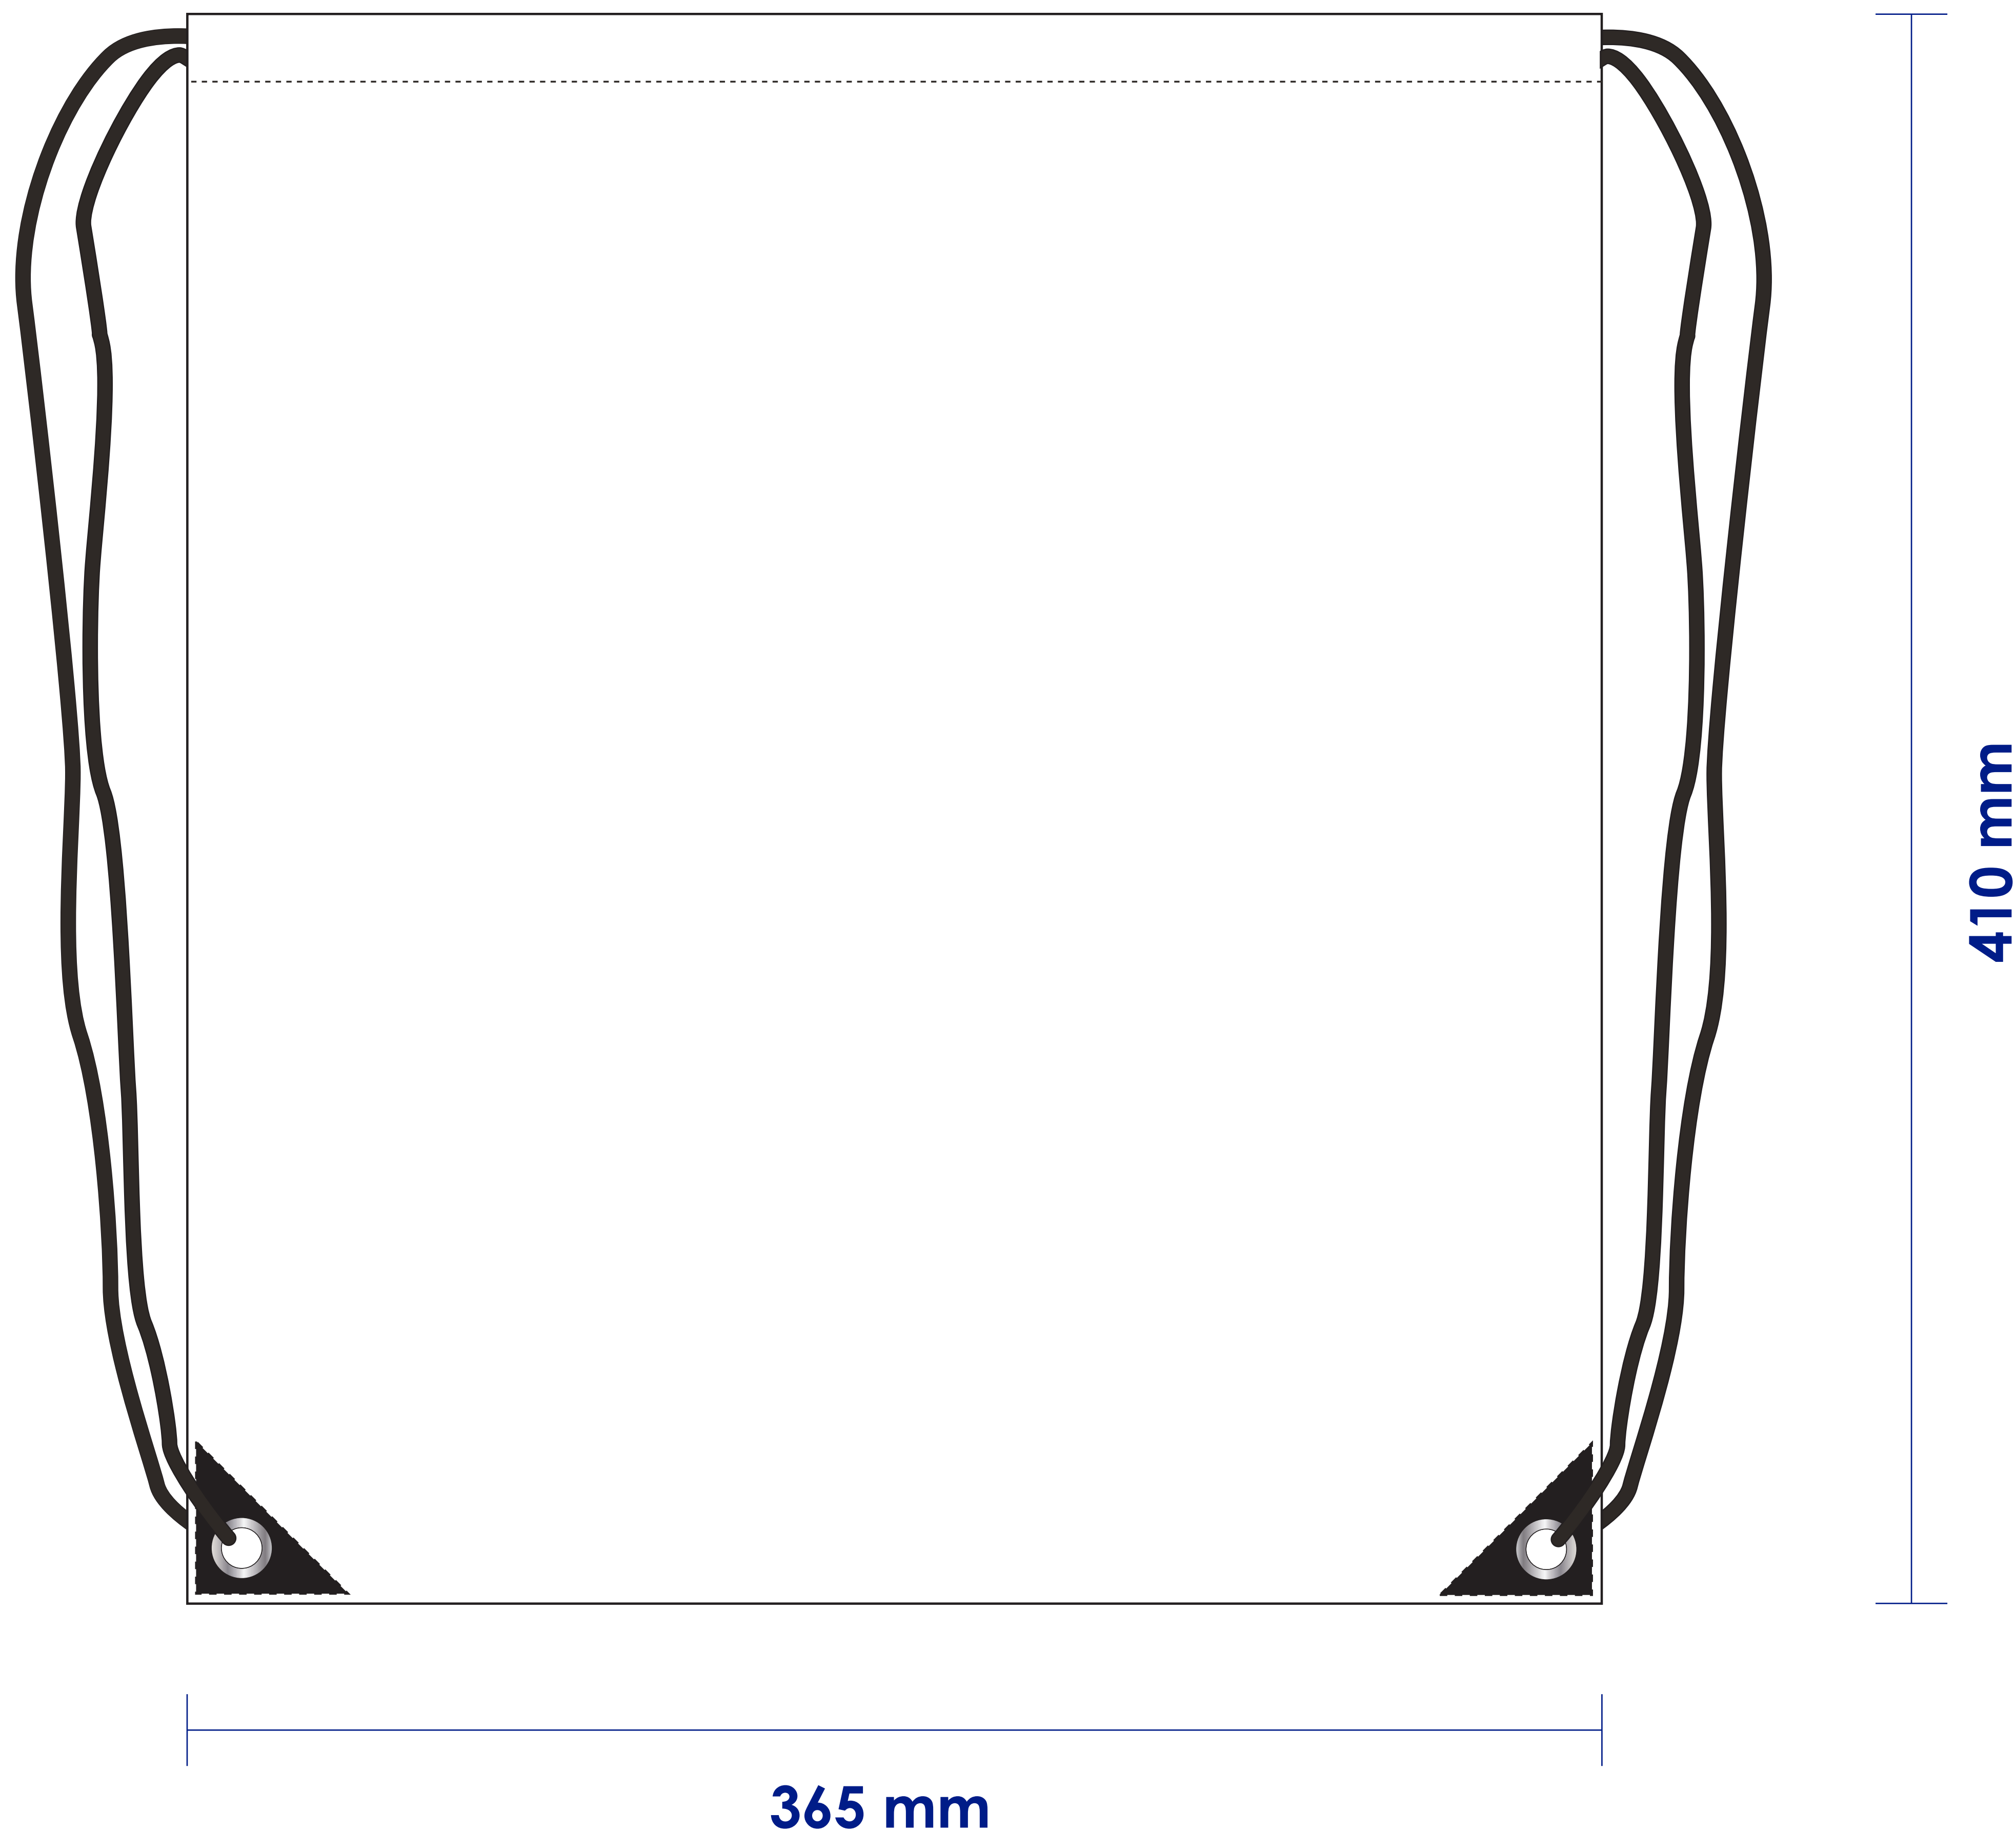

Approval Proof

Print Colours

Sublimation Print

Product Colour

White

RPET Drawstring Bag
365 mm x 410 mm
Branding Method: Sublimation Print

Logo Size

Terms & Conditions

It is the clients responsibility to check the above artwork has been produced correctly by our factory to suit the manufacturing process. Whilst every effort has been made to copy the artwork provided, certain pantones have a tolerance of -10% +10% colour variation. Please note colours can vary from monitor so always check the pantone. Any correction/amendments after Moulds/Screens have been created will result in a new Mould/Screen being required and charged. By signing off acceptance you have agreed to proceed and such no errors or omissions can be accepted or highlighted once the goods have been delivered.

Please note small texts may fill and become illegible